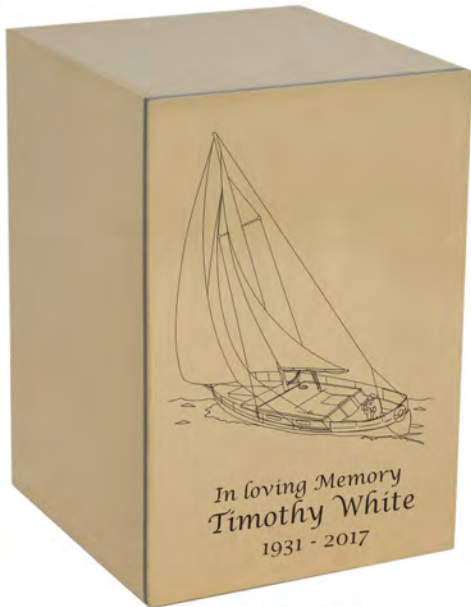

Guardian - Plain

 CBU 375

Guardian - Wreath

 CBU 375 W

Guardian - Cross

 CBU 375 CR

Solitude Series

Wrought Bronze
 Single Inurnment
 8 in. H x 5.5 in. W x 5.25 in. D
 Volume: 208 cu.in