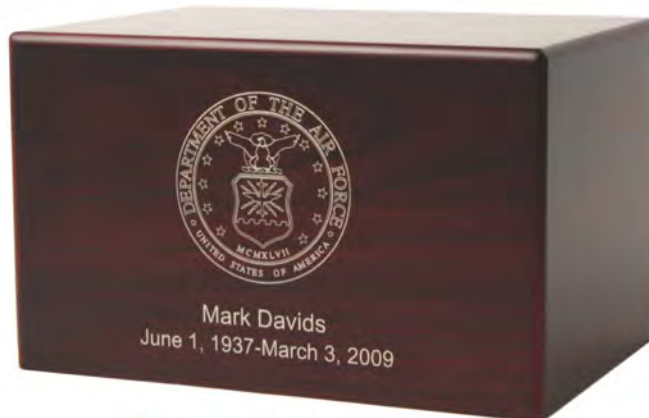

CCU 7919-200 Cherry
(shown with engraving)

direct urn engraving

curved nameplate with chain