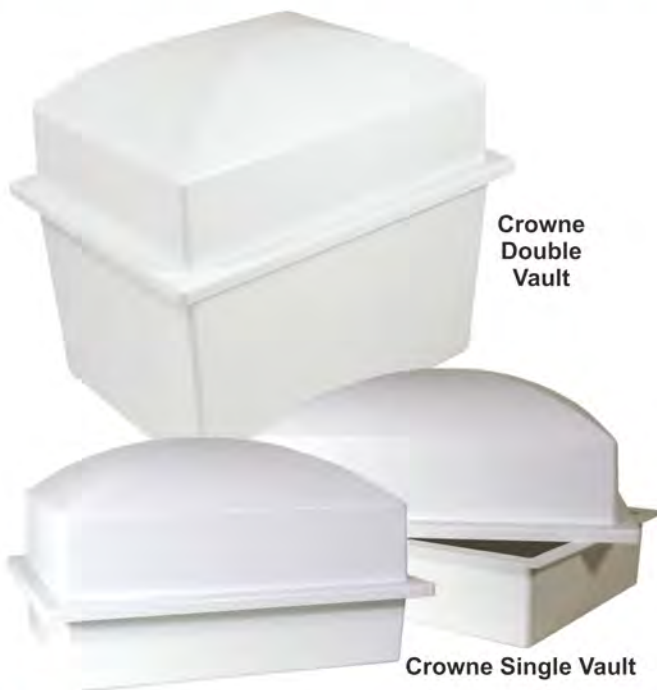

Crowne Double Vault

Crowne Single Vault

Constructed of a high technology Polymer Vault has been tested to withstand over 3,300 lbs. of pressure per square foot.

Crowne Single Vault

Outside: 9.5 in. H x 12.37 in. W x 16.5 in. L
Inside: 6.5 in. H x 10.5 in. W x 14.5 in. L
Interior dome height 9.25 in.

CEU 35

Also Available in a Double

Crowne Double Vault

Outside: 16 in. H x 12 in. W x 12 in. D
Inside: 13.5 in. H x 9.75 in. W x 9.75 in. W
Interior dome height 15.5 in.

CEU 36