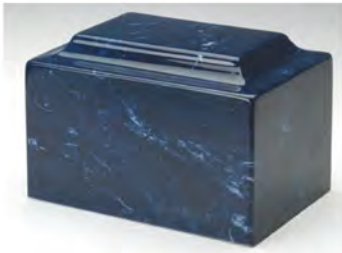

ANGELUS SERIES CULTURED MARBLE URNS

5 in. H x 7.5 in. W x 5 in. D
Volume: 94 cu. in.
Other color available see page 44

CBU 13 Navy

SMALL GRECIAN CULTURED MARBLE URNS

6.5 in. H x 4 Dia.
Volume: 35 cu. in.
Other color available see page 45

Polished Bronze Sheet Metal Urn with Snap Lock Lid

Featuring the Snap Lock System for permanent closure without soldering.

Urn shown upright!

Polished Bronze Sheet Metal Urn

4.5 in. H x 6 in. W x 3 in. D
Volume: 81 cu. in.

CD 130064B

See font styles and designs on page 91-92

direct urn engraving

curved nameplate with chain