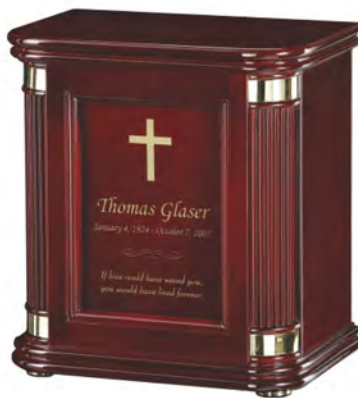

 **CEU 800-138**

Honor II

High-gloss Rosewood finished Chest with brass finished column accents and feet.

Frame size 5 x 7
11 in. H x 10.25 in. W x 6.75 in. D

 **CEU 800-173**

Designed with ample space for engraving.
See page 88-95 for Designs and appliques.