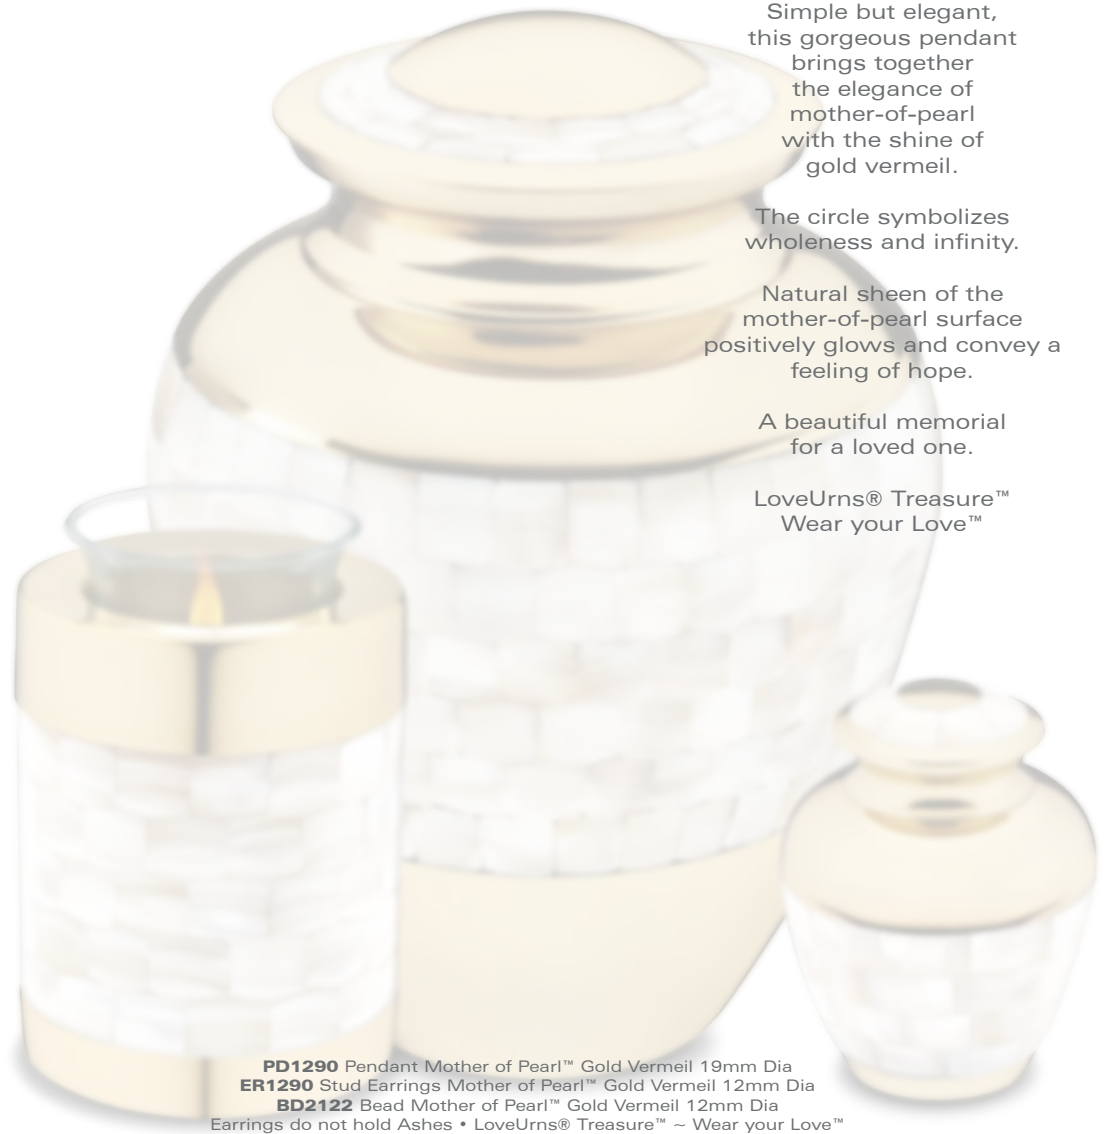

Simple but elegant, this gorgeous pendant brings together the elegance of mother-of-pearl with the shine of gold vermeil.

The circle symbolizes wholeness and infinity.

Natural sheen of the mother-of-pearl surface positively glows and convey a feeling of hope.