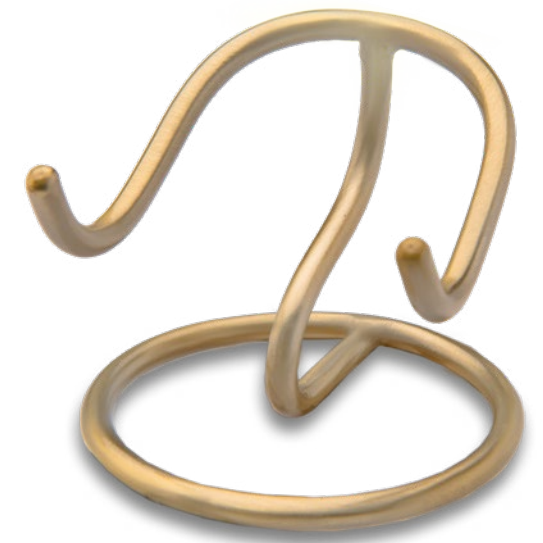

Threaded Screw opening on Bottom.

Protected with our GlossCoat™ technology.
Handcrafted with Love by LoveUrns®

P262

P260

P261

P260 - Cat White
9.5"H 4"L 3"W, 16 Cu Inch, Alloy

P261 - Cat Midnight
9.5"H 4"L 3"W, 16 Cu Inch, Alloy

P262 - Cat Bronze
9.5"H 4"L 3"W, 16 Cu Inch, Alloy

Made with high strength thick brass wire.
Designed to cradle Large, Medium & Keepsake size Heart Urns at just the right angle and hold securely.

Protected with our GlossCoat™ technology.
Handcrafted with Love by LoveUrns®

R1010 Keepsake Holder Brushed Pewter
for Keepsake Heart Urns

R1011 Keepsake Holder Brushed Gold
for Keepsake Heart Urns

R1012 Urn Holder Brushed Pewter
for Medium and Large Heart Urns

R1013 Urn Holder Brushed Gold
for Medium and Large Heart Urns