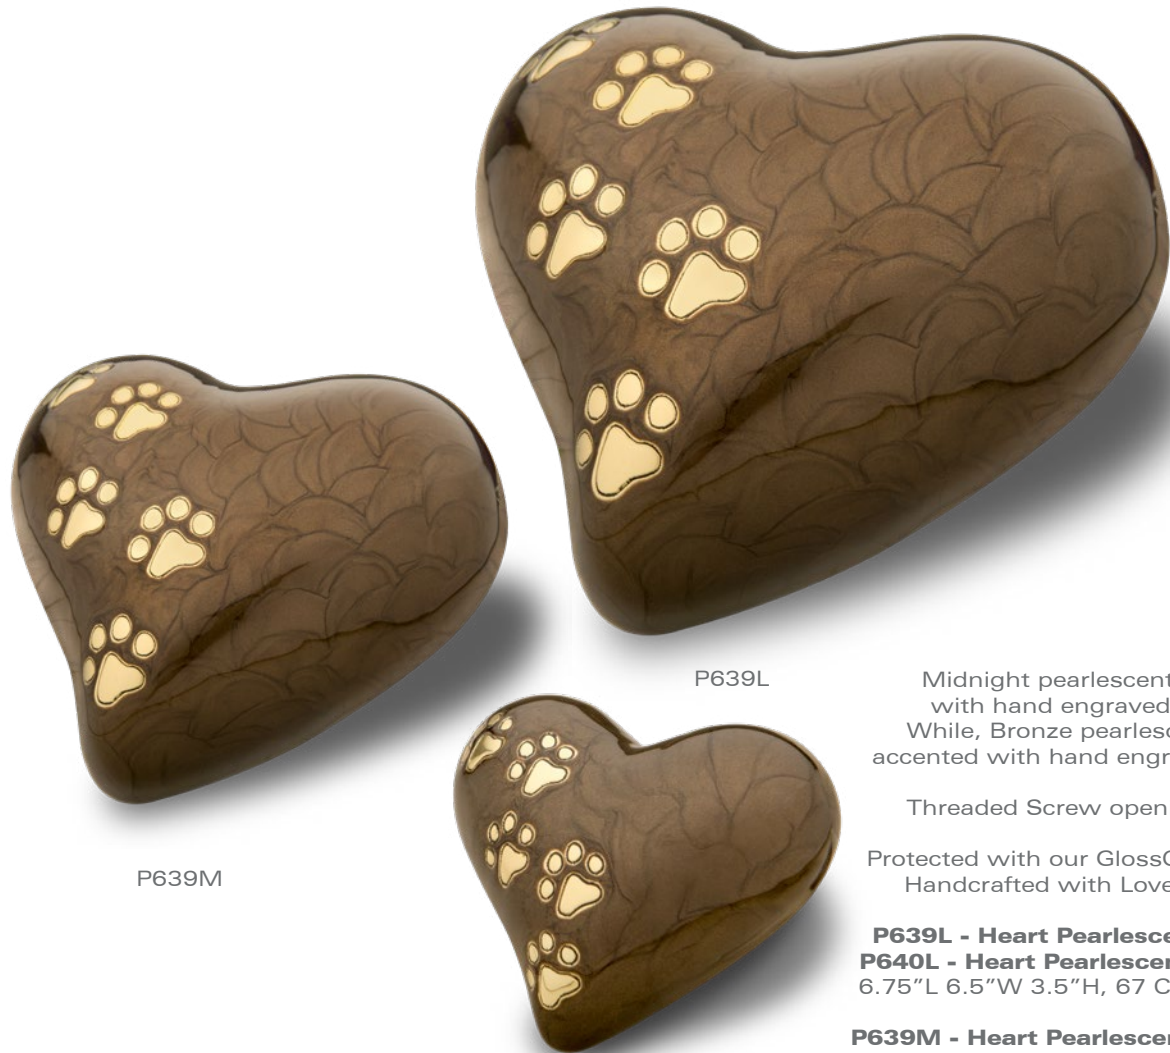

LovePaws™

P639L

P639M

P639K

Midnight pearlescent Hearts shine with hand engraved silver paws. While, Bronze pearlescent Hearts are accented with hand engraved brass paws.

Threaded Screw opening on Bottom.

Protected with our GlossCoat™ technology. Handcrafted with Love by LoveUrns®

P639L - Heart Pearlescent Bronze Large
P640L - Heart Pearlescent Midnight Large
6.75"L 6.5"W 3.5"H, 67 Cu Inch, Solid Brass

P639M - Heart Pearlescent Bronze Medium
P640M - Heart Pearlescent Midnight Medium
5.5"L 5"W 3"H, 30 Cu Inch, Solid Brass

P639K - Heart Pearlescent Bronze Keepsake
P640K - Heart Pearlescent Midnight Keepsake
2.75"L 3.25"W 1.5"H, 3 Cu Inch, Solid Brass