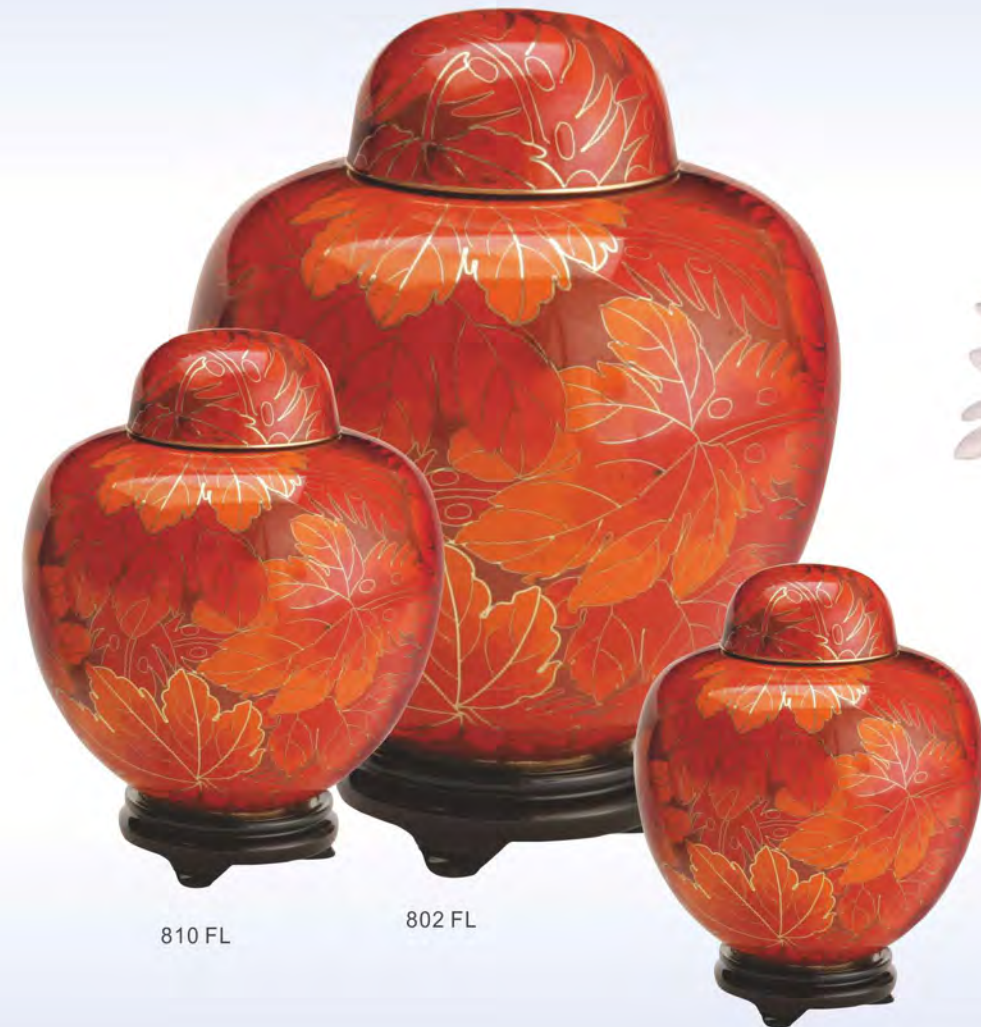

Fall Leaf

- 802 FL: 9.25"H x 7.5"D, 210cu"
- 810 FL: Keepsake Urn 5"H x 4"D, 60cu"
- 814 FL: Miniature Urn 3.25"H x 2"D, 2.5cu"
- 816 FL: Picture Frame 5"H x 3.5"W
- 812 FL: Bud Vase 4.75"H x 2.75"D
- 811 FL: Jewel Dish 1.75"H x 3"D

810 FL

802 FL

814 FL