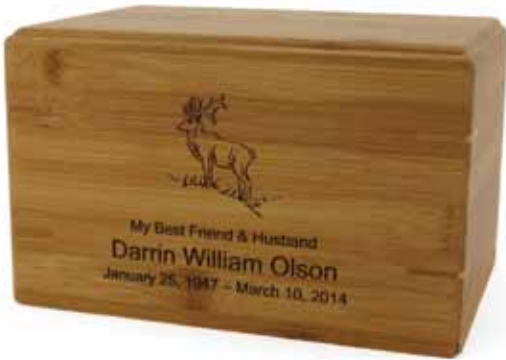

Personalization

Making an Urn a Memorial™

CB-200 Bamboo Box

Arial
Custom Image

CMPK-200 Black Photo Urn

Eames
Jockey Image

5221L Trinity Pearl

Mission Script
Praying Hands Image

Dove

Sign of Peace
Dove

Cross - filled

Cross - outline

Cross Starburst

Celtic Cross

Praying Hands

Cherub Boy