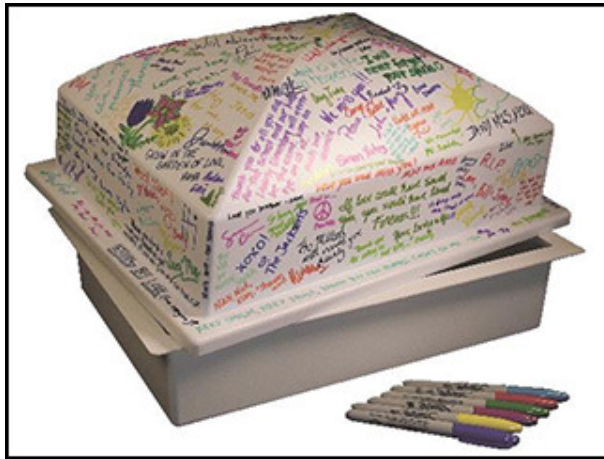

500 Regent Heavenly Pink

Exterior 16.5" x 12" x 9.5" Interior 14" x 10" x 6.5" Dome 9"

550 Regent Royal Purple

Exterior 16.5" x 12" x 9.5" Interior 14" x 10" x 6.5" Dome 9"

600 Regent White

Exterior 16.5" x 12" x 9.5" Interior 14" x 10" x 6.5" Dome 9"

700 Regent Grey

Exterior 16.5" x 12" x 9.5" Interior 14" x 10" x 6.5" Dome 9"

Personalization

Service attendees can write a message to the deceased.

Marquis

800 Marquis Double Burial Vault White
Exterior 16.5" x 12" x 15" Interior 14" x 10" x 12" Dome 14.5"