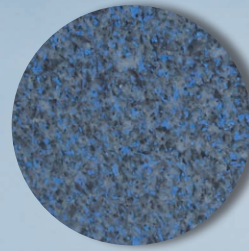

Granite Colors

Sapphire

Onyx Colors

Wooden Colors/Types

Memorial Glass Colors

Pendants

Suncatchers

Fillable Pendants