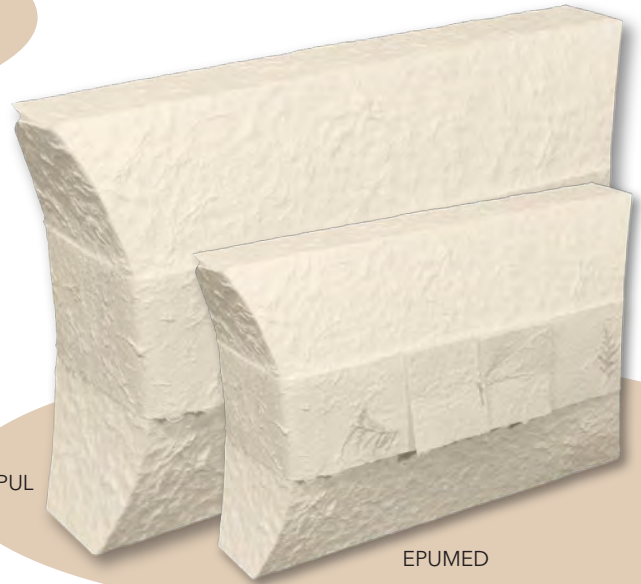

EPUL

EPUMED