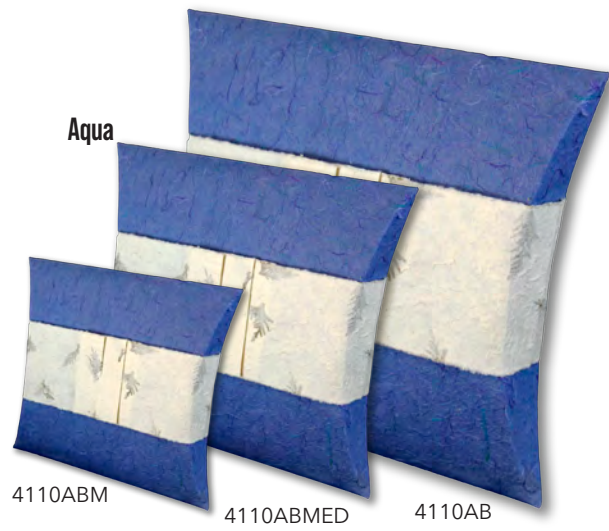

Slate Grey

4110SGM

4110SG

The Shell™

The Shell Urn is crafted on antique molds from recycled food-grade paper, and each urn is hand-painted using water-based paints, making the Shell Urn the perfect eco-friendly biodegradable urn for water scattering. For each Shell Urn, a donation is made in memory of the deceased to an ocean conservation organization. This urn can accommodate two sets of remains. Custom colors available upon request.