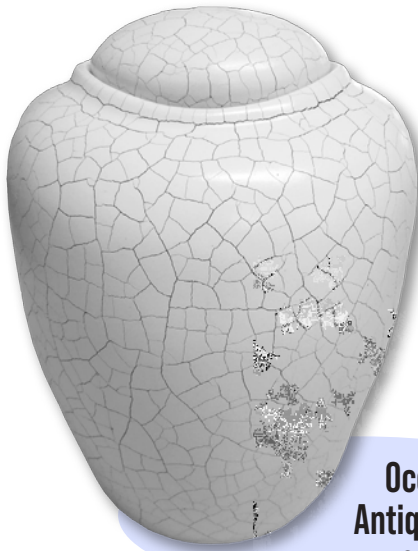

7.28" Dia. x 8.66"H
(214 Cubic Inches)

Dahlia, Pearl

Classic, Blue

SGCB

7.25" Dia. x 11"H
(220 Cubic Inches)

Round, Quartz

Large SGQR: 9.75" Dia. x 8.25"H (210 Cubic Inches)
Mini SGQRM: 4.5" Dia. x 4.5"H (40 Cubic Inches)