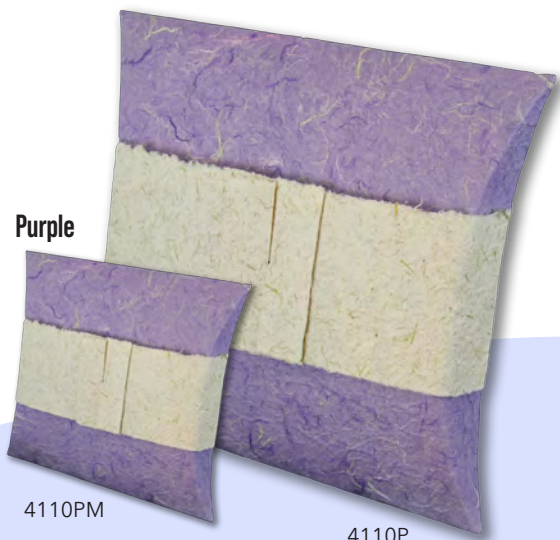

4110EBM

4110EB

4110EWM

4110EW

4110GSM

4110GS

4110GOM

4110GO

Purple

4110PM

4110P

4110SGM

4110SG