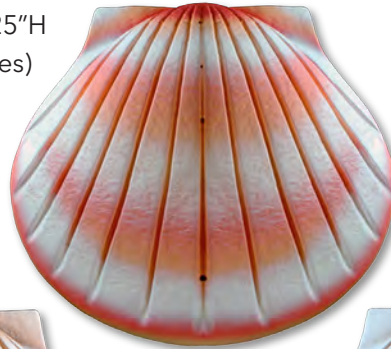

Slate Grey

4110SGM

4110SG

The Shell™

The Shell Urn is crafted on antique molds from recycled food-grade paper, and each urn is hand-painted using water-based paints, making the Shell Urn the perfect eco-friendly biodegradable urn for water scattering. For each Shell Urn, a donation is made in memory of the deceased to an ocean conservation organization. This urn can accommodate two sets of remains. Custom colors available upon request.

Matching brass keepsake available.

16" L x 16" W x 6.25" H
(400 Cubic Inches)

Aqua
AS-01

Coral
CS-01

Pearl
PS-01

Sand
SS-01

Brass Shell Keepsake

2.75" L x 3" W
(5 Cubic Inches)