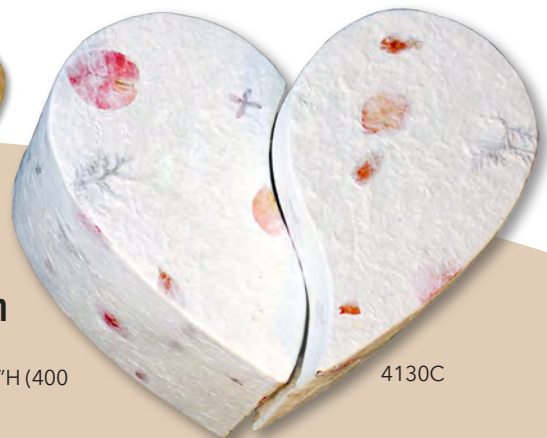

Companion

(Floral Only)
8.75"L x 11"W x 7.25"H (400
Cubic Inches)