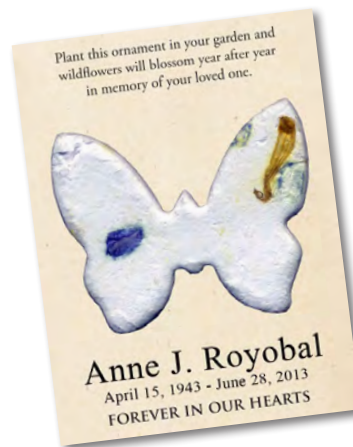

41BMC
Mini Card
4"L x 3"W

*At the rising of the sun
and it's going down,
We remember them.*

*At the blowing of the wind
and in the chill of the winter,
We remember them.*

*At the opening of the buds
and in the rebirth of spring,
We remember them.*

*At the rustling of the leaves
and the beauty of autumn,
We remember them.*

*At the beginning of the year
and when it ends,
We remember them.*

*As long as we live,
they too will live.
They are a part of us.
We remember them.*

Melissa L. Newberg
8/25/1940 - 7/30/2015
We Miss You