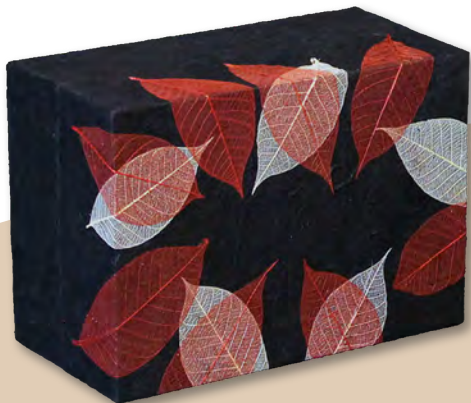

415AL

Autumn Leaves

6"L x 8.5"W x 4.5"H
(200 Cubic Inches)