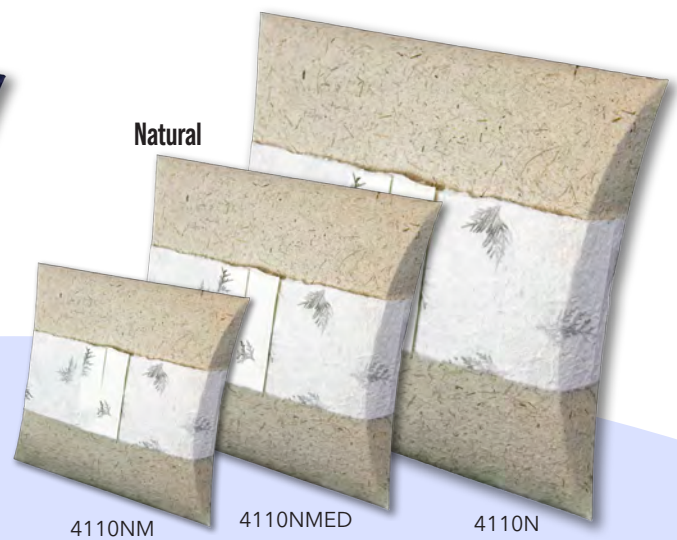

Slate Grey

4110SGM

4110SG

The Shell™

The Shell Urn is crafted on antique molds from recycled food-grade paper, and each urn is hand-painted using water-based paints, making the Shell Urn the perfect eco-friendly biodegradable urn for water scattering. For each Shell Urn, a donation is made in memory of the deceased to an ocean conservation organization. This urn can accommodate two sets of remains. Custom colors available upon request.