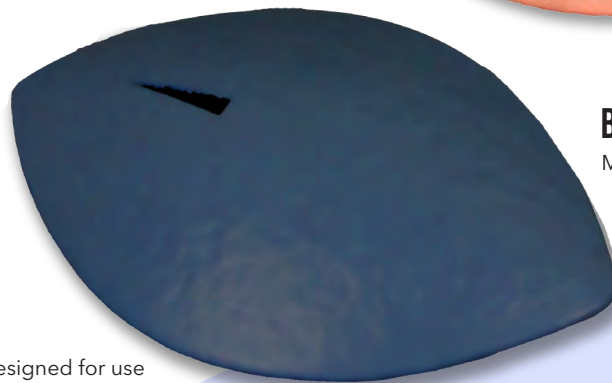

Memento™

Create a unique, meaningful, and participatory ceremony by placing hand-written personal notes into the urn prior to placing it in water. Crafted on antique molds from non-toxic, recycled, food grade paper and hand-painted using water-based paints. Twenty handmade paper note cards are included. Packaged in a custom carrying case that is discreet and convenient. A donation is made to an ocean conservation organization in memory of the deceased. Custom colors available upon request.

15"L x 10"W x 5.5"H
(275 Cubic Inches)

Designed for use
in deep water

Paper note cards included.
20 per urn, additional cards available.

(Not to scale)