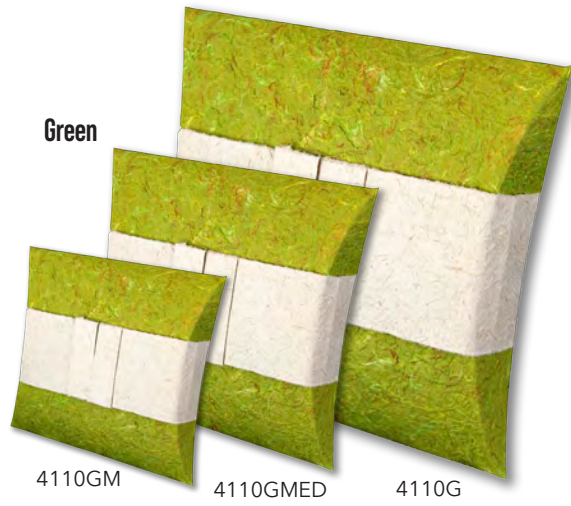

Slate Grey

4110SGM

4110SG

The Shell™

The Shell Urn is crafted on antique molds from recycled food-grade paper, and each urn is hand-painted using water-based paints, making the Shell Urn the perfect eco-friendly biodegradable urn for water scattering. For each Shell Urn, a donation is made in memory of the deceased to an ocean conservation organization. This urn can accommodate two sets of remains. Custom colors available upon request.