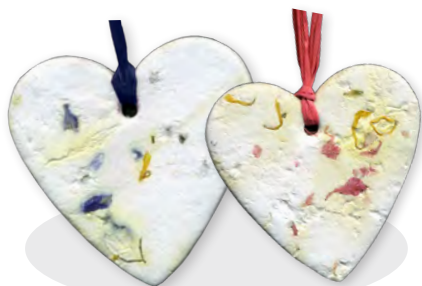

Tree

Blooming Remembrances™

Handmade, die-cut shapes, crafted from recycled paper inlaid with fresh flower petals and seeds. Blooming Ornaments come packaged in a cellophane bag, complete with raffia tie and planting instructions.

41BAO

Angel

Pink - Wildflower

Blue - Fern

Approximate dimensions
3"L x 3"W x .125"thick

41BHO

Heart

Pink - Wildflower