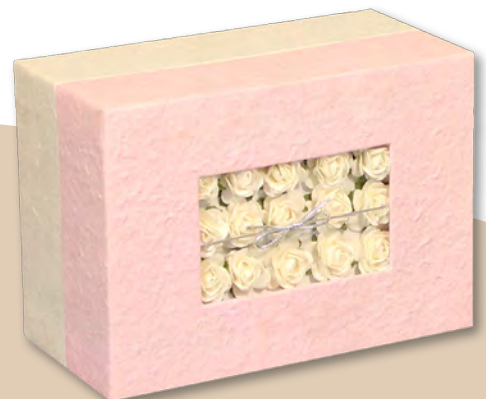

Autumn Leaves

6"L x 8.5"W x 4.5"H
(200 Cubic Inches)

Floral Bouquet

415FB

Engraving is available
on Chest Insert, Floral Bouquet.

Celeste™

Leonardo Da Vinci said, "Simplicity is the ultimate sophistication." That aspiration is realized with our new Celeste urn. Created from compostable plant starch, using an earth-friendly molding process, these fully biodegradable urns are an elegant and dignified option for earth burial.