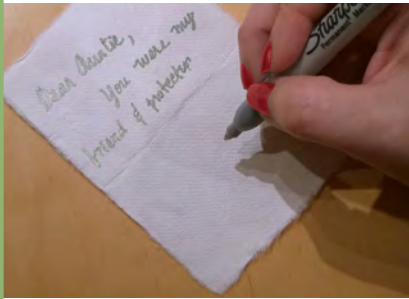

Patina Blue
SKSB

(Not to scale)

Supplied in a blue velvet presentation box.

Patina Green
SKSB-G

Memento™

Create a unique, meaningful, and participatory ceremony by placing hand-written personal notes into the urn prior to placing it in water. Crafted on antique molds from non-toxic, recycled, food grade paper and hand-painted using water-based paints. Twenty handmade paper note cards are included. Packaged in a custom carrying case that is discreet and convenient. A donation is made to an ocean conservation organization in memory of the deceased. Custom colors available upon request.