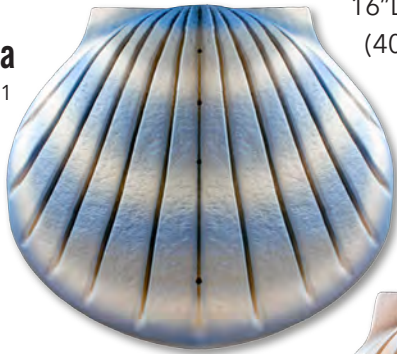

The Shell™

The Shell Urn is crafted on antique molds from recycled food-grade paper, and each urn is hand-painted using water-based paints, making the Shell Urn the perfect eco-friendly biodegradable urn for water scattering. For each Shell Urn, a donation is made in memory of the deceased to an ocean conservation organization. This urn can accommodate two sets of remains. Custom colors available upon request.

Matching brass keepsake available.

16" L x 16" W x 6.25" H
(400 Cubic Inches)

Aqua
AS-01