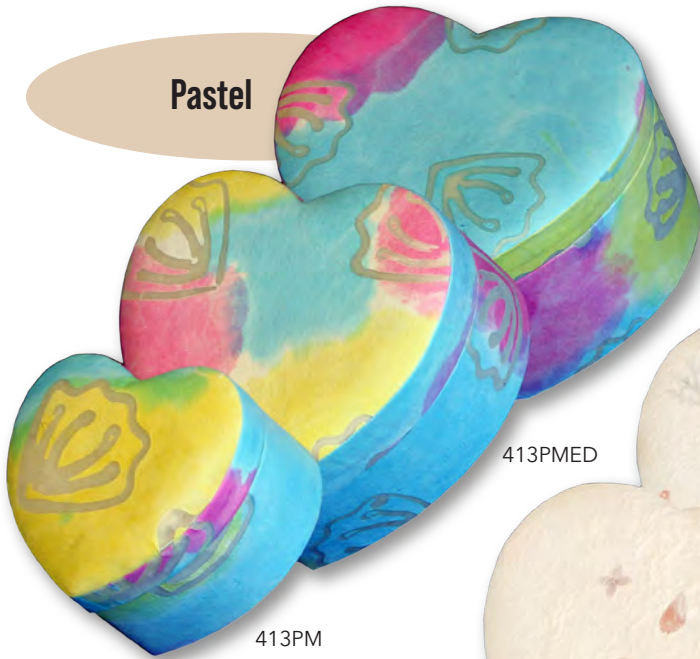

413P

413PMED

413PM

Floral

41306

41306MED

41306M

Large: 6.75"L x 8"W x 5"H
(200 Cubic Inches)