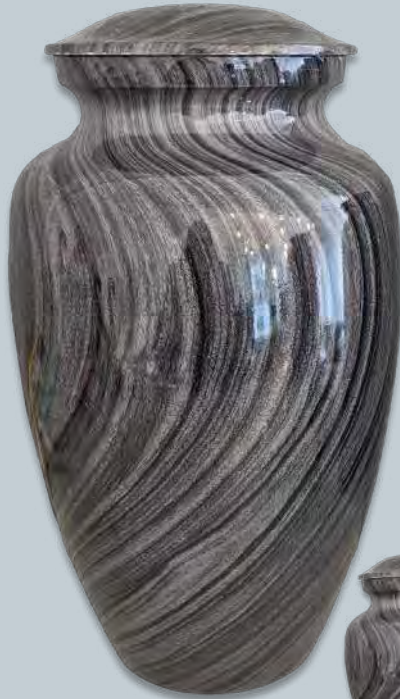

7589-10
Monaco Walnut