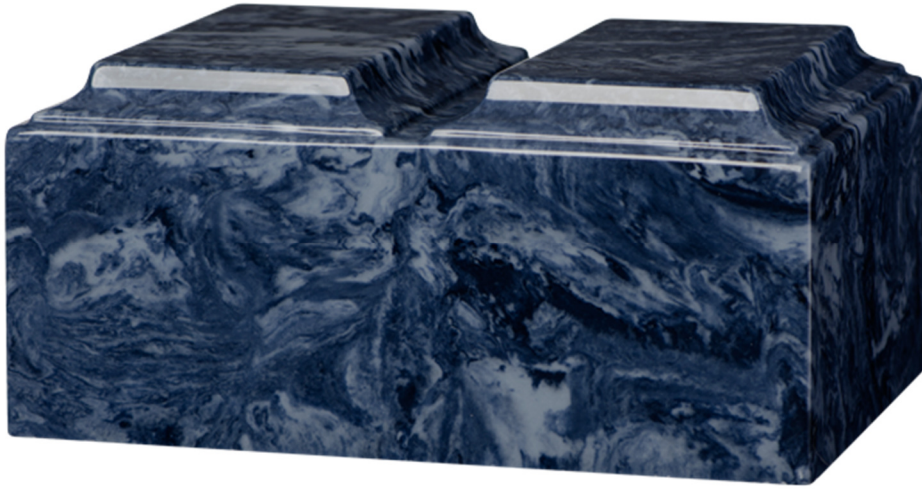

## Love Urns

Adult Soul Bird A560 Male

Adult Soul Bird A561 Female

Silver Soul Bird A562 Male

Silver Soul Bird A563 Female

***Oversized Vase Urns***  
***Camden 300 cu"***

Navy 2742 XL

Carbon Grey 2740 XL

Garnet 2741 XL

**Aria XL 320 cu”**

Ascending 5242 XL

Butterfly 5245 XL

Tree of Life 5240 XL

Double Tuscany

Midnight Blue

Merlot