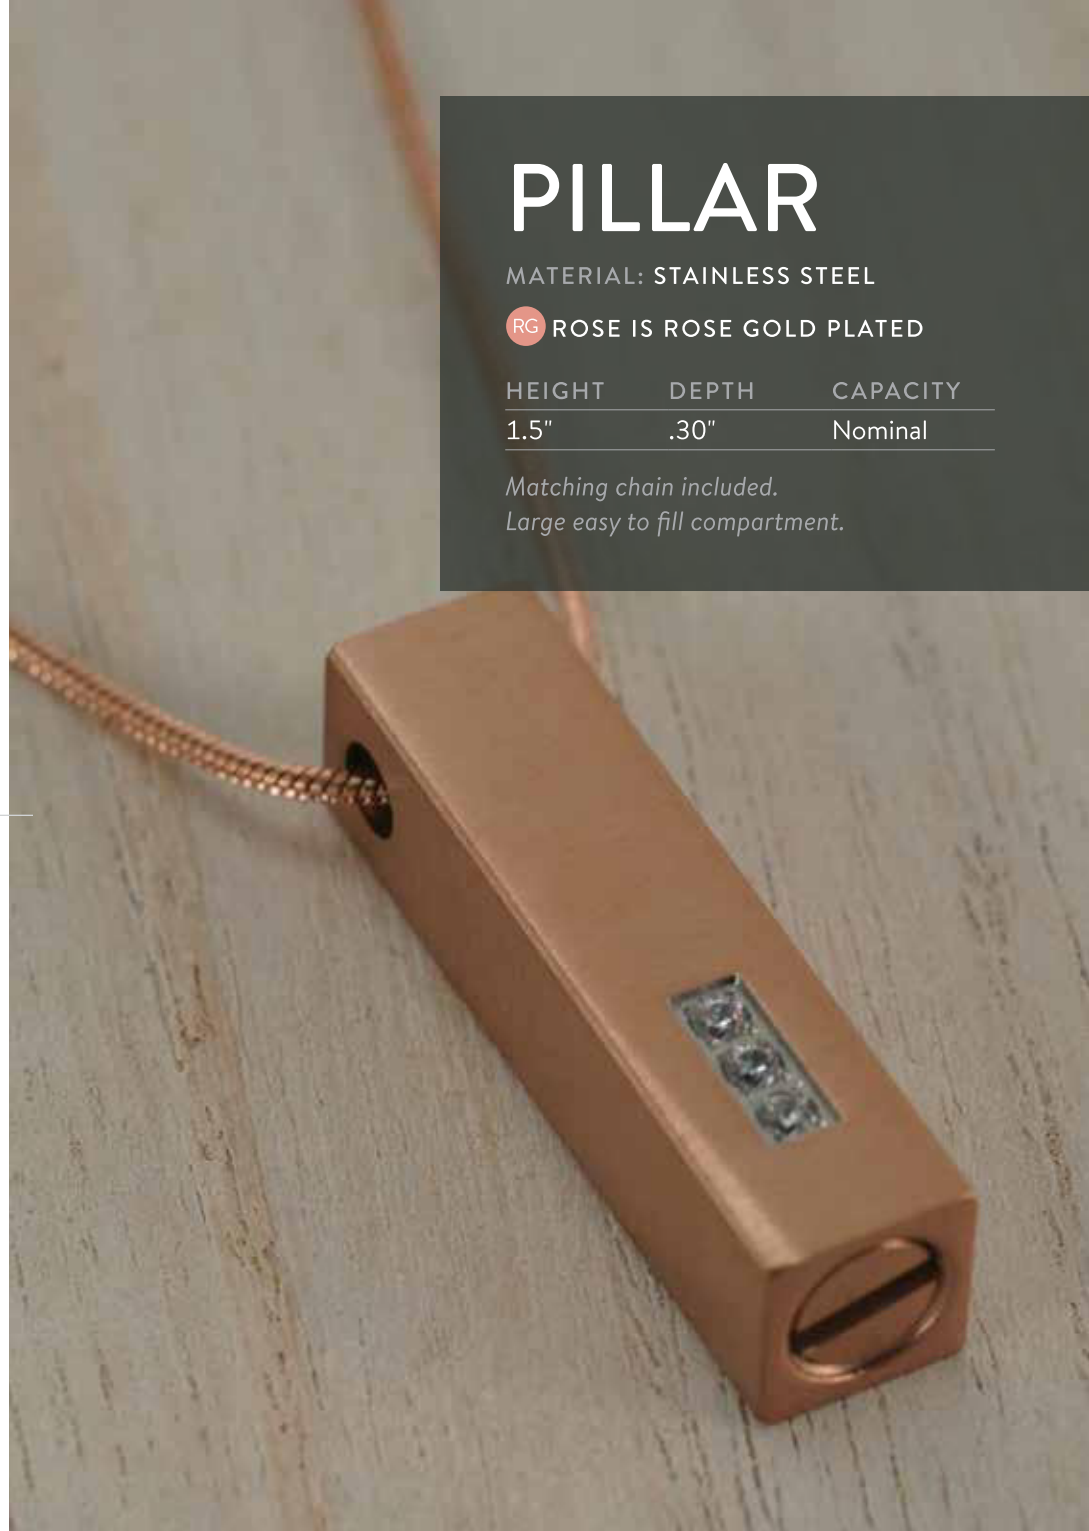

# ETERNITY HEART

MATERIAL: STAINLESS STEEL

14K BRONZE IS 14K GOLD PLATED

DIAMETER	DEPTH	CAPACITY
.90"	.20"	Nominal

*Large easy to fill compartment.*

**Pewter**   
J5091

**Rose**   
**RG** J5092

**Onyx**   
J5093

# PILLAR

MATERIAL: STAINLESS STEEL

**RG** ROSE IS ROSE GOLD PLATED

HEIGHT	DEPTH	CAPACITY
1.5"	.30"	Nominal

*Matching chain included.  
Large easy to fill compartment.*