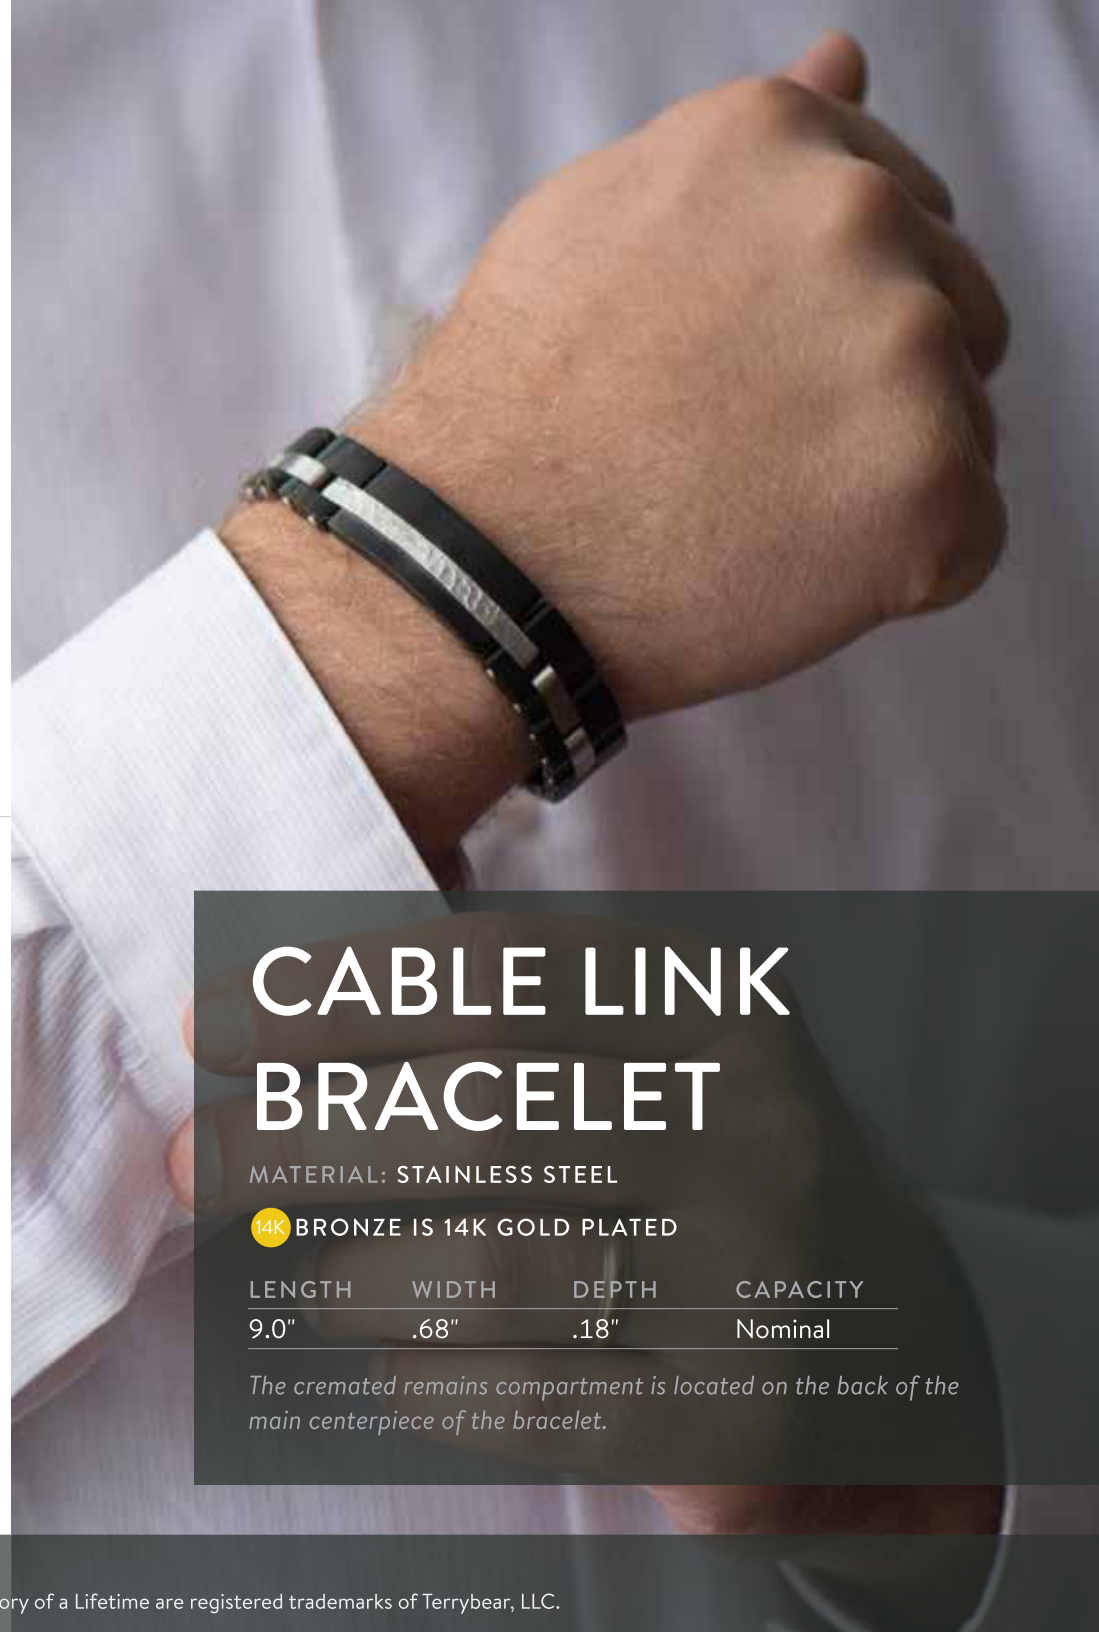

# CABLE LINK BRACELET

MATERIAL: STAINLESS STEEL

**14K** BRONZE IS 14K GOLD PLATED

LENGTH	WIDTH	DEPTH	CAPACITY
9.0"	.68"	.18"	Nominal

*The cremated remains compartment is located on the back of the main centerpiece of the bracelet.*