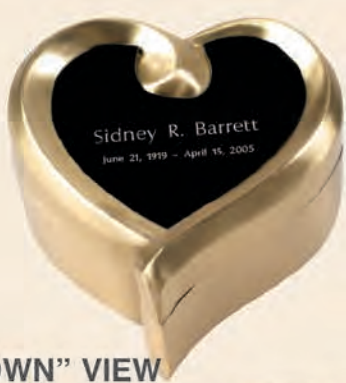

727
CREAM MARBLE
with ANGEL
Keepsake / Infant Urn

"DOWN" VIEW

728
RUBY MARBLE
with ANGEL
Keepsake / Infant Urn

Discontinued

2 Lines of Personalization Available!

"DOWN" VIEW

740 Keepsake Set
Brushed Pewter
with Matching Case