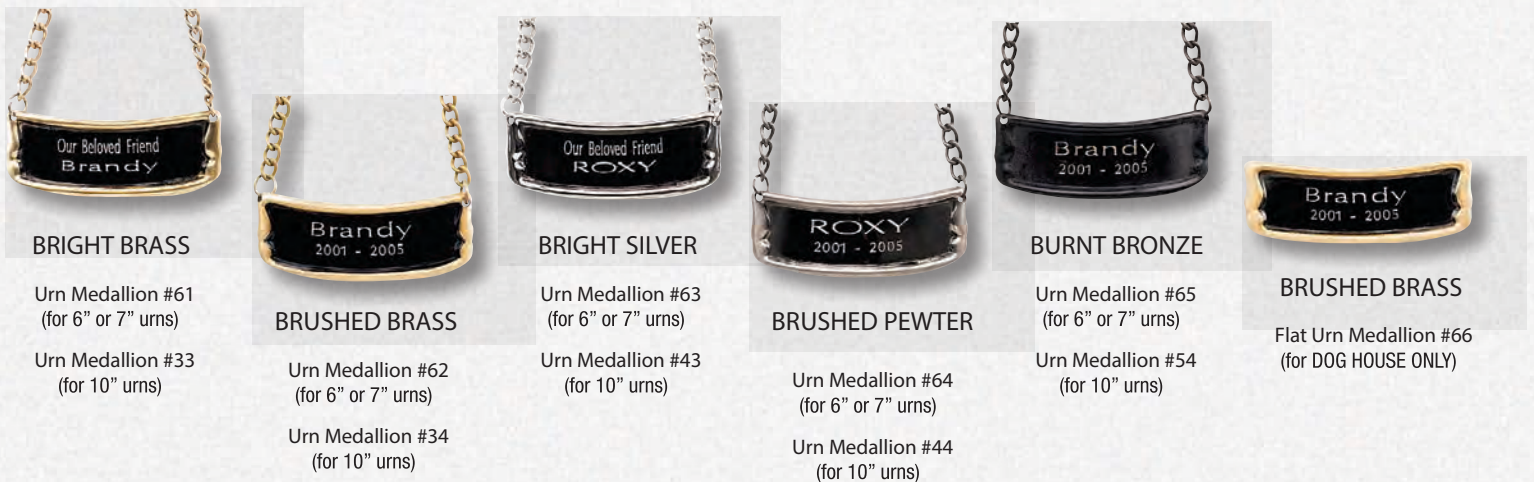

BRIGHT BRASS

Urn Medallion #61
(for 6" or 7" urns)

Urn Medallion #33
(for 10" urns)

BRUSHED BRASS

Urn Medallion #62
(for 6" or 7" urns)

Urn Medallion #34
(for 10" urns)

BRIGHT SILVER

Urn Medallion #63
(for 6" or 7" urns)

Urn Medallion #43
(for 10" urns)

BRUSHED PEWTER

Urn Medallion #64
(for 6" or 7" urns)

Urn Medallion #44
(for 10" urns)

BURNT BRONZE

Urn Medallion #65
(for 6" or 7" urns)

Urn Medallion #54
(for 10" urns)

BRUSHED BRASS

Flat Urn Medallion #66
(for DOG HOUSE ONLY)